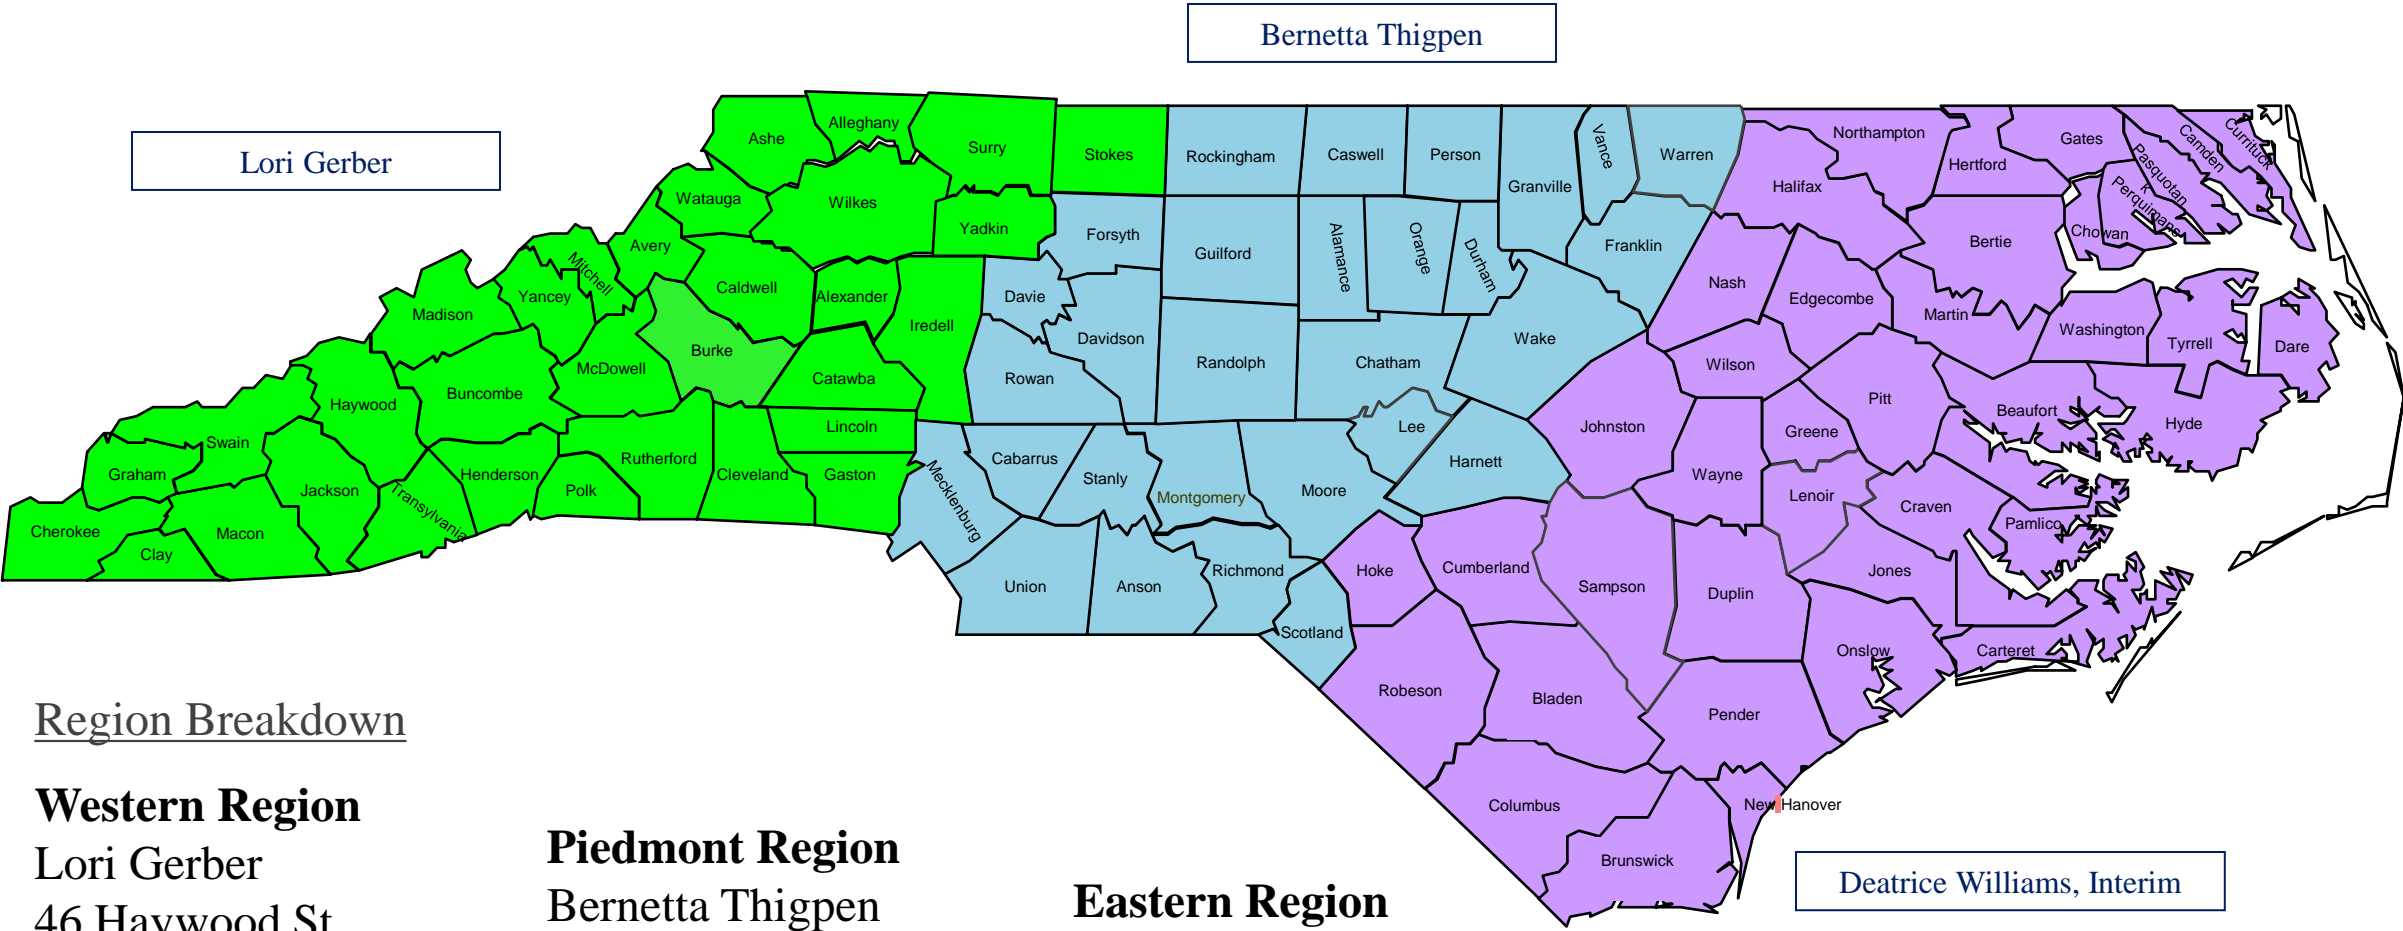

NC Council for Women & Youth Involvement

Region Director Assignments

Region Breakdown

Western Region

Lori Gerber
 46 Haywood St,
 Suite 315
 Asheville, NC 28801
 828-641-7730

Piedmont Region

Bernetta Thigpen
 2307 W. Cone Blvd.,
 Suite 130 LL
 Greensboro, NC 27408
 336-288-8650

Eastern Region

Deatrice Williams,
 Interim
 1425 S. Glenburnie Rd.,
 Suite 10
 New Bern, NC 28561
 252-514-4868